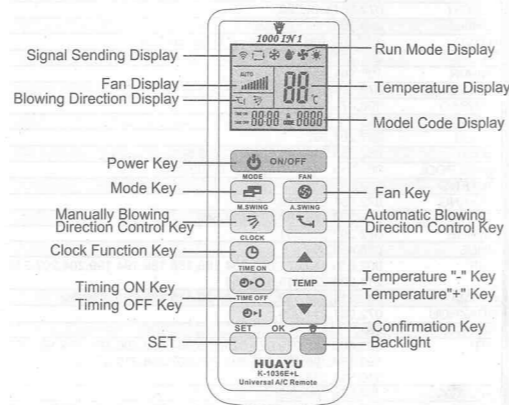

User's instructong for all-purpose air conditioner remote controller

Product Introduction

K-1036E+L type universal air conditioner remote control can remotely control most brands and models of air conditioners with digital automatic code searching function with low power consumption , complete function ,far sending distance ,easy setting ,simple operation,original appearance ,comfortable handle and convenient use ,it applies big LCD display with clear settings ,built-in clock and timing ON/OFF function also make operation more convenient.

Panel Description:

Battery Installation:

1. Remove the battery cover of the remote control,install two new 7# batteries.
2. Install the battery cover . The timer will appear in the left corner of LCD display.

Setting of Remote Control

This remote controller has four setting modes that are marked as A/B/C Please select one mode for operation.