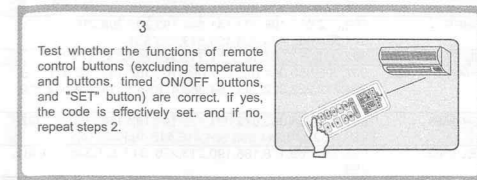

C Digital automatic search type

Set Timer Function

Press clock button (for 3 seconds) to enter the clock setting status, and the clock will flicker. Use the temperature "+/-" or "v" buttons to adjust the current time, and press clock button again to exit setting.

Timing ON/OFF Function

To configure the function of the original remote control, press "TIME ON" or "TIME OFF" buttons, and the air conditioner timer lights will go on, indicating the air conditioner has entered the timed status. *The timed on function of some of the air conditioner types is only valid only in the power off status.

Warm Tips:

- This remote controls is effective if the air conditooner receive works normally.
- If this remote control is intended to be not in use for a long time, please remove the batteries.
- It may possibly caused internal program disorder if this remote control is not operated correctly, in case of that,please take out the battery,and install the batteries 35 minutes later,then the remote control may recover normal.

Руководство пользователя универсального пульта дистанционного управления воздушным кондиционером