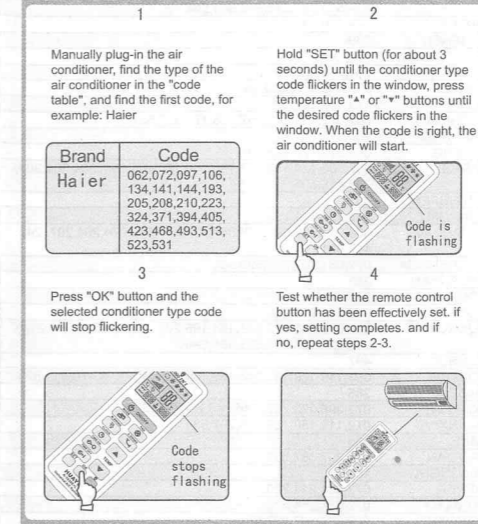

B Manually input code