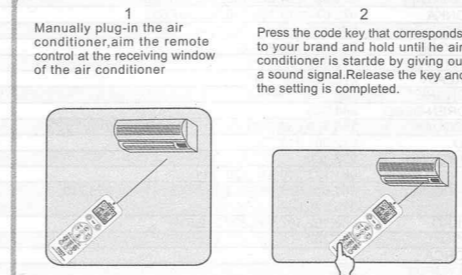

A The brand corresponding point-to-point fast searching

Table of brand corresponding keys

ON/OFF	TEMP ▲	TEMP ▼	FAN
GREE/HAIER	Media/TOSHIBA/CHANGHONG	SHARP/PELONG	MITSUBISHI/OTHER
MODE	M.SWING	A.SWING	Time ON
LG/SAMSUNG	HITACHI/Panasonic	SANYO/HISENSE	CHIGAO/DAIKIN
Time Off			
FUJITSU/CARRIER