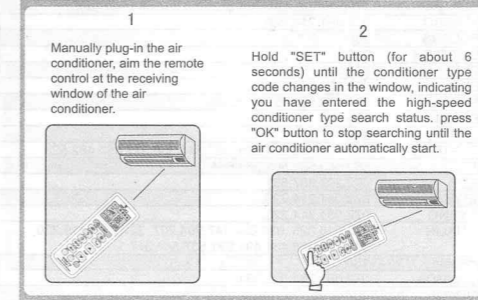

C Digital automatic search type