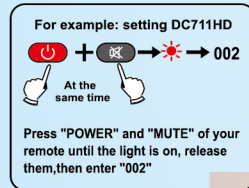

INSTRUCTION FOR UNIVERSAL REMOTE CONTROL

Thank you for using the remote controller. When it is the first time to put in the batteries, please try it first. If it could work well with all of its functions, the product can be used directly without setting it. However, if it could not work well, it should be set with the following methods before remote controlling your DVB. The remote controller would not lose its memory when the power is down so that you could replace the battery without resetting it.

Settings of Remote controller:

The remote controller has the following methods of settings, please choose any of them.

Inputting code:

1. Turn on STB manually, make it in a normal play state, point the remote controller at the STB, and then find the corresponding 3-digit code of the corresponding brand from the code table.