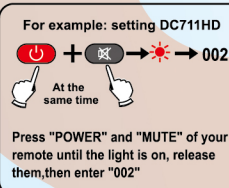

Настройка пульта дистанционного управления: Для настройки пульта следует воспользоваться одним из

способов, указанных ниже.

Ручной ввод кода:

1. Включить телевизор вручную, настроить его на нормальный режим работы, направить пульт дистанционного управления на приставку, затем найти на рисунке пульт, соответствующий вашему.

2. Нажать кнопку POWER+MUTE, светодиод на пульте загорится, после чего ввести трехзначный код, соответствующий вашему пульту

3. Убедиться, что все остальные функции (например, кнопки изменения уровня громкости звука (Volume) работают должным образом. При неправильной работе каких-либо кнопок повторить инструкции пунктов 2 и 3 до тех пор, пока не будет найдена подходящая кодовая комбинация.

Автоматический поиск кода:

1. Включить телевизор вручную, настроить его на нормальный режим работы, направить пульт дистанционного управления на ресивер.
2. Нажать кнопку POWER (ВКЛЮЧИТЬ) и удерживать ее в течение 6 секунд. Включится режим автоматического поиска кода

Дождаться появления индикатора громкости на экране телевизора, затем отпустить кнопку, чтобы завершить настройку.
3. Убедиться, что все остальные функции (например, кнопки изменени уровня громкости звука (Volume) работают должным образом. При неправильной работе каких-либо кнопок повторить инструкции пунктов 2 и 3 до тех пор, пока не будет найдена подходящая кодовая комбинация.

Технические характеристики:

Дальность действия пульта дистанционного управления: около 10 метров (в зависимости от модели)
Тип батарей питания: 2 батареи типа AAA

B0065634