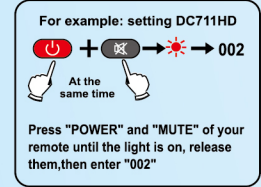

纸张薄 530\*145mm

ClickPDU®  
DVB-T2+2 VER.2024

English

**INSTRUCTION FOR UNIVERSAL REMOTE CONTROL**

Thank you for using the remote controller. When it is the first time to put in the batteries, please try it first. If it could work well with all of its functions, the product can be used directly without setting it. However, if it could not work well, it should be set with the following methods before remote controlling your DVB. The remote controller would not lose its memory when the power is down so that you could replace the battery without resetting it.

**Settings of Remote controller:**

The remote controller has the following methods of settings, please choose any of them.

**Inputting code:**

1. Turn on STB manually, make it in a normal play state, point the remote controller at the STB, and then find the corresponding 3-digit code of the corresponding brand from the code table.