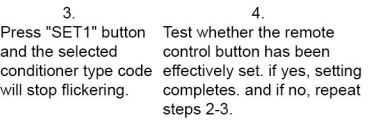

User's instructing for all-purpose air conditioner remote controller

Product Introduction :

K-1089E+L type universal air conditioner remote control can remotely control most brands and models of air conditioners with digital automatic code searching function with low power consumption, complete function, far sending distance, easy setting, simple operation, original appearance, comfortable handle and convenient use, it applies big LCD display with clear settings, built-in clock and timing ON/OFF function also make operation more convenient.

Panel Description :

Remarks:

Fast Cool/Heat Key

- Press "Fast Cool" key to automatically set the machine as refrigerating mode, 21°C, middle wind, automatic blowing direction;
- Press "Fast Heat" key to automatically set the machine as heating mode, 27°C, middle wind, automatic blowing direction.

LED Key

- Press "LED" key to OPEN LED LIGHT.
- Press "SET1" key or "SET2" to you can controlling two air-conditioning.

Battery installation:

Setting of remote control:

This remote controller has 3 setting modes that are marked as A, B, C and D. Please select one mode for operation.

A The brand and corresponding point-to-point fast searching

Table of brand corresponding keys

ON/OFF	TEMP ▲	TEMP ▼	FAN
GREEN/Haier	MDEA/CHANGHONG	CHIGO/AUX	CHUNLAN/AUCMA
MODE	M.SWING	A.SWING	TIME ON
HISENSE/KELONG	HUABAO/OTHER	TCL/HUALING	SHARP/MITSUBISHI
TIME OFF	FAST COOL	FAST HEAT	CLOCK
TOSHIBA/SANYO/NEC	SAMSUNG/LG	Panasonic/HITACHI	FUJITSU/Electrolux

B Manually input code

Brand	Code
Haier	020~037

C Digital automatic search type

Set time function