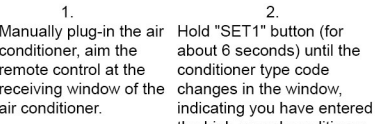

C Digital automatic search type

Set time function

Press clock button (for 3 seconds) to enter the clock setting status, and the clock will flicker. Use the temperature "▲" or "▼" buttons to adjust the current time, and press clock button again to exit setting.

Timing ON/OFF function

To configure the function of the original remote control, press "TIME ON" or "TIME OFF" buttons, and the air conditioner timer lights will go on, indicating the air conditioner has entered the timed status.

※ The timed on function of some of the air conditioner types is only valid only in the power off status.

Warm tips:

- This remote control is effective if the air conditioner receiver works normally.
- If this remote control is intended to be not in use for a long time, please remove the batteries.
- It may possibly caused internal program disorder if this remote control is not operated correctly, in case of that, please take out the battery, and install the batteries 30 minutes later, then the remote control may recover normal.

Руководство пользователя для многофункционального пульта дистанционного управления кондиционером

Описание продукта:

K-1089E+L является универсальным пультом дистанционного управления, позволяющего осуществлять дистанционное управление кондиционерами большинства торговых марок и моделей посредством функции цифрового автоматического поиска кода. Данное устройство обладает низким уровнем потребления энергии, полной функциональностью, возможностью передавать сигнал на большое расстояние, простой настройке, легкостью управления, оригинальным дизайном, превосходной эргономикой. Кроме того, устройство оснащено LCD-дисплеем с простыми для понимания настройками, встроенными часами и возможностью установки отложенного ВКЛЮЧЕНИЯ/ВЫКЛЮЧЕНИЯ, что делает использование настоящего устройства еще более удобным.