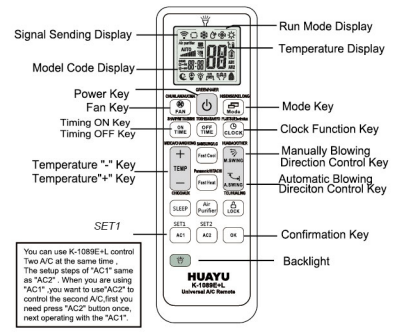

User's instructing for all-purpose air conditioner remote controller

Product Introduction :

K-1089E+L type universal air conditioner remote control can remotely control most brands and models of air conditioners with digital automatic code searching function with low power consumption, complete function, far sending distance, easy setting, simple operation, original appearance, comfortable handle and convenient use, it applies big LCD display with clear settings, built-in clock and timing ON/OFF function also make operation more convenient.

Panel Description :

Remarks:

Fast Cool/Heat Key

- Press "Fast Cool" key to automatically set the machine as refrigerating mode, 21°C, middle wind, automatic blowing direction;
- Press "Fast Heat" key to automatically set the machine as heating mode, 27°C, middle wind, automatic blowing direction.

LED Key

- Press "LED" key to OPEN LED LIGHT.
- Press "SET1" key or "SET2" to you can controlling two air-conditioning.