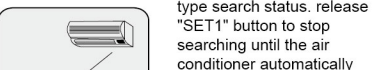

C Digital automatic search type

Set time function

Press clock button (for 3 seconds) to enter the clock setting status, and the clock will flicker. Use the temperature "▲" or "▼" buttons to adjust the current time, and press clock button again to exit setting.

Timing ON/OFF function

To configure the function of the original remote control, press "TIME ON" or "TIME OFF" buttons, and the air conditioner timer lights will go on, indicating the air conditioner has entered the timed status.

※ The timed on function of some of the air conditioner types is only valid only in the power off status.

Warm tips:

- This remote control is effective if the air conditioner receiver works normally.
- If this remote control is intended to be not in use for a long time, please remove the batteries.
- It may possibly caused internal program disorder if this remote control is not operated correctly, in case of that, please take out the battery, and install the batteries 30 minutes later, then the remote control may recover normal.

Руководство пользователя для многофункционального пульта дистанционного управления кондиционером

Описание продукта:

K-1089E+L является универсальным пультом дистанционного управления, позволяющего осуществлять дистанционное управление кондиционерами большинства торговых марок и моделей посредством функции цифрового автоматического поиска кода. Данное устройство обладает низким уровнем потребления энергии, полной функциональностью, возможностью передавать сигнал на большое расстояние, простой настройке, легкостью управления, оригинальным дизайном, превосходной эргономикой. Кроме того, устройство оснащено LCD-дисплеем с простыми для понимания настройками, встроенными часами и возможностью установки отложенного ВКЛЮЧЕНИЯ/ВЫКЛЮЧЕНИЯ, что делает использование настоящего устройства еще более удобным.