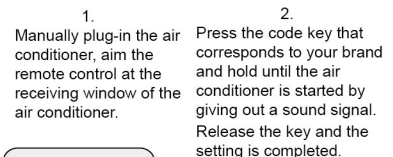

A The brand and corresponding point-to-point fast searching

Table of brand corresponding keys

ON/OFF	TEMP ▲	TEMP ▼	FAN
GREEN/Haier	MDEA/CHANGHONG	CHIGO/AUX	CHUNLAN/AUCMA
MODE	M.SWING	A.SWING	TIME ON
HISENSE/KELONG	HUABAO/OTHER	TCL/HUALING	SHARP/MITSUBISHI
TIME OFF	FAST COOL	FAST HEAT	CLOCK
TOSHIBA/SANYO/NEC	SAMSUNG/LG	Panasonic/HITACHI	FUJITSU/Electrolux