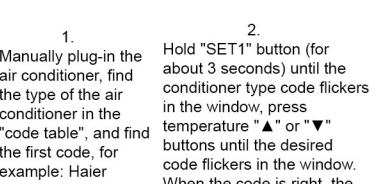

B Manually input code

Brand	Code
Haier	020~037