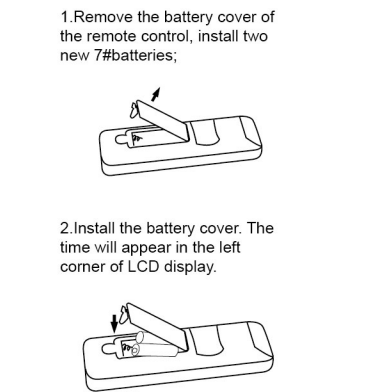

**LED Key**

- Press "LED" key to OPEN LED LIGHT.
- Press "SET1" key or "SET2" to you can controlling two air-conditioning.

**Battery installation:**

**Setting of remote control:**

This remote controller has 3 setting modes that are marked as A, B, C and D. Please select one mode for operation.