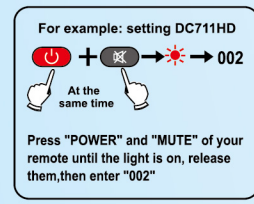

INSTRUCTION FOR UNIVERSAL REMOTE CONTROL

Thank you for using the remote controller. When it is the first time to put in the batteries, please try it first. If it could work well with all of its functions, the product can be used directly without setting it. However, if it could not work well, it should be set with the following methods before remote controlling your DVB. The remote controller would not lose its memory when the power is down so that you could replace the battery without resetting it.

Settings of Remote controller:

The remote controller has the following methods of settings, please choose any of them.

Inputting code:

1. Turn on STB manually, make it in a normal play state, point the remote controller at the STB, and then find the corresponding 3-digit code of the corresponding brand from the code table.

2. Press "POWER" and "MUTE" key of your remote control model, until the light is on, then release two buttons, enter the corresponding code.

3. Test whether other function buttons (such as "Volume" buttons) could work well. If not, repeat steps 2 and 3 until you find the suitable set of code.

Automatically searching code:

1. Turn on STB manually, make it in a normal play state, point the remote controller at the STB.

2. Press "POWER" button, and hold about 6 seconds, the remote control will turn to automatically search mode.

When volume appear on your STB, release the button on time, set to be finished.

3. Test whether other function buttons (such as "Volume" buttons) could work well. If not, repeat steps 2 until you find the suitable set of code.

Technical parameters:

Remote Controlling Distance: About 10 meters (varies by different types).
Battery Type: two pieces of AAA Batteries.

Инструкция по эксплуатации универсального пульта дистанционного управления DVB-T2+2

Благодарим за использование данного пульта дистанционного управления. При первом использовании пульта, необходимо вставить батарейки питания и опробовать пульт в работе. В случае надежной работы всех функций, при первом запуске, дальнейшее настройка пульта не требуется. В противном случае, до начала использования, необходимо произвести настройку одним

из способов, предложенных ниже. Настройки пульта сохраняются в памяти, поэтому после замены батареек питания, не требуется производить настройку пульта заново

способов, указанных ниже.

Ручной ввод кода:

Дождаться появления индикатора громкости на экране телевизора, затем отпустить кнопку, чтобы завершить настройку.

3. Убедиться, что все остальные функции (например, кнопки изменения уровня громкости звука (Volume)) работают должным образом. При неправильной работе каких-либо кнопок повторить инструкции пунктов 2 и 3 до тех пор, пока не будет найдена подходящая кодовая комбинация.

Технические характеристики:

Дальность действия пульта дистанционного управления: около 10 метров (в зависимости от модели)
Тип батарей питания: 2 батареи типа AAA

B0064719

Автоматический поиск кода:

1. Включить телевизор вручную, настроить его на нормальный режим работы, и направить пульт дистанционного управления на ресивер.

2. Нажать кнопку POWER (ВКЛЮЧИТЬ) и удерживать ее в течение 6 секунд. Включится режим автоматического поиска кода